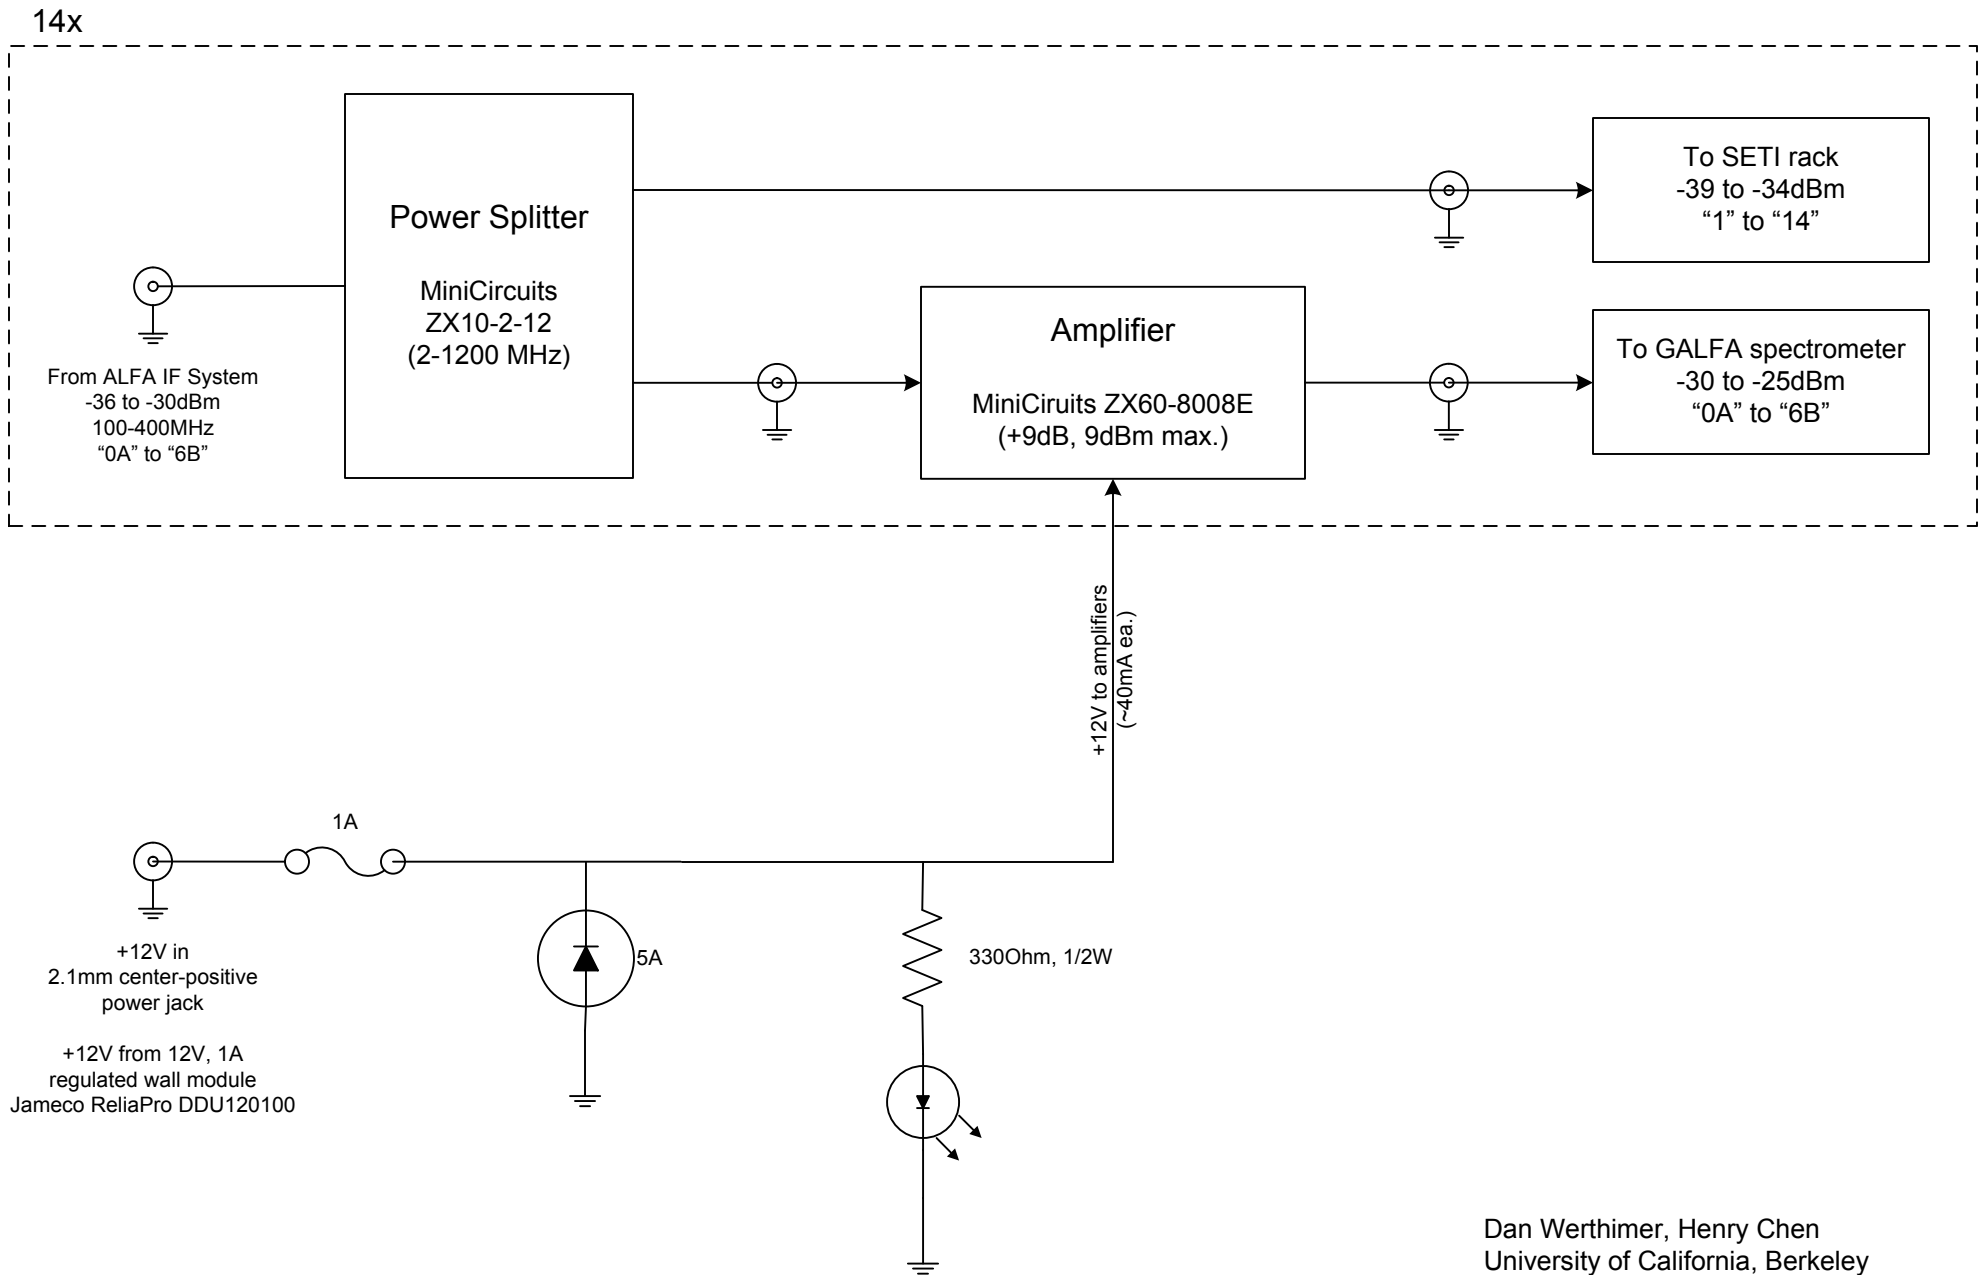

14-channel ALFA IF Splitter

Dan Werthimer, Henry Chen
University of California, Berkeley
(510) 642-6997
danw@ssl.berkeley.edu
June 4, 2006